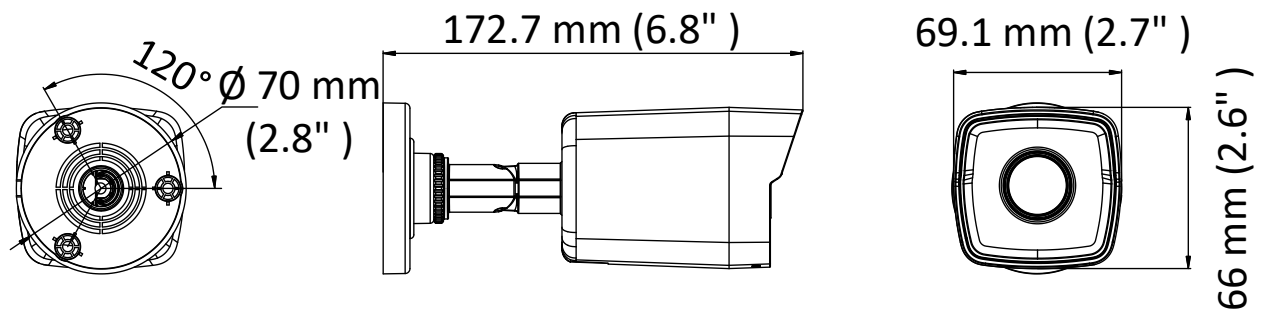

Dimension

Accessory

Distributed by

HIKVISION®

Headquarters

No.555 Qianmo Road, Binjiang District,
Hangzhou 310051, China
T +86-571-8807-5998
overseasbusiness@hikvision.com

Hikvision USA
T +1-909-895-0400
sales.usa@hikvision.com

Hikvision Italy
T +39-0438-6902
info.it@hikvision.com

Hikvision Singapore
T +65-6684-4718
sg@hikvision.com

Hikvision Africa
T +27 (10) 0351172
sale.africa@hikvision.com

Hikvision Europe
T +31-23-55-42-770
info.eu@hikvision.com

Hikvision France
T +33(0)1-85-330-450
info.fr@hikvision.com

Hikvision Oceania
T +61-2-8599-4233
salesau@hikvision.com

Hikvision Hong Kong
T +852-2151-1761

Hikvision Middle East
T +971-4-8816086
salesme@hikvision.com

Hikvision Spain
T +34-91-737-16-55
info.es@hikvision.com

Hikvision Canada
T +1-909-895-0400
sales.usa@hikvision.com

Hikvision Russia
T +7-495-669-67-99
saleru@hikvision.com

Hikvision Poland
T +48-22-460-01-50
potand@hikvision.com

Hikvision Korea
T +82-31-731-8841
sales.korea@hikvision.com

Hikvision India
T +91-22-28469900
sales@pramahikvision.com

Hikvision UK
T +01628-902140
support.uk@hikvision.com

Hikvision Brazil
T +55 11 3318-0050
Latam.support@hikvision.com

05057020180726