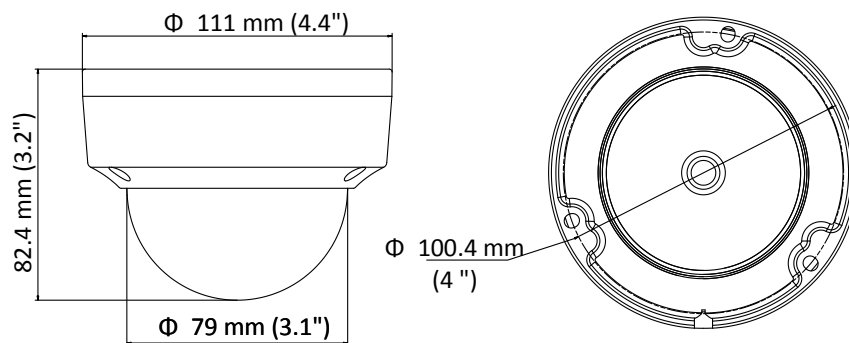

Dimension

Accessories

Distributed by

HIKVISION®

Headquarters

No.555 Qianmo Road, Binjiang District,
Hangzhou 310051, China
T +86-571-8807-5998
overseasbusiness@hikvision.com

Hikvision USA
T +1-909-895-0400
sales.usa@hikvision.com

Hikvision Italy
T +39-0438-6902
info.it@hikvision.com

Hikvision Singapore
T +65-6684-4718
sg@hikvision.com

Hikvision Africa
T +27 (10) 0351172
sale.africa@hikvision.com

Hikvision Europe
T +31-23-55-42-770
info.eu@hikvision.com

Hikvision France
T +33(0)1-85-330-450
info.fr@hikvision.com

Hikvision Oceania
T +61-2-8599-4233
salesau@hikvision.com

Hikvision Hong Kong
T +852-2151-1761

Hikvision Middle East
T +971-4-8816086
salesme@hikvision.com

Hikvision Spain
T +34-91-737-16-55
info.es@hikvision.com

Hikvision Canada
T +1-909-895-0400
sales.usa@hikvision.com

Hikvision Russia
T +7-495-669-67-99
saleru@hikvision.com

Hikvision Poland
T +48-22-460-01-50
poland@hikvision.com

Hikvision Korea
T +82-31-731-8841
sales.korea@hikvision.com

Hikvision India
T +91-22-28469900
sales@pramahikvision.com

Hikvision UK
T +01628-902140
support.uk@hikvision.com

Hikvision Brazil
T +55 11 3318-0050
Latam.support@hikvision.com