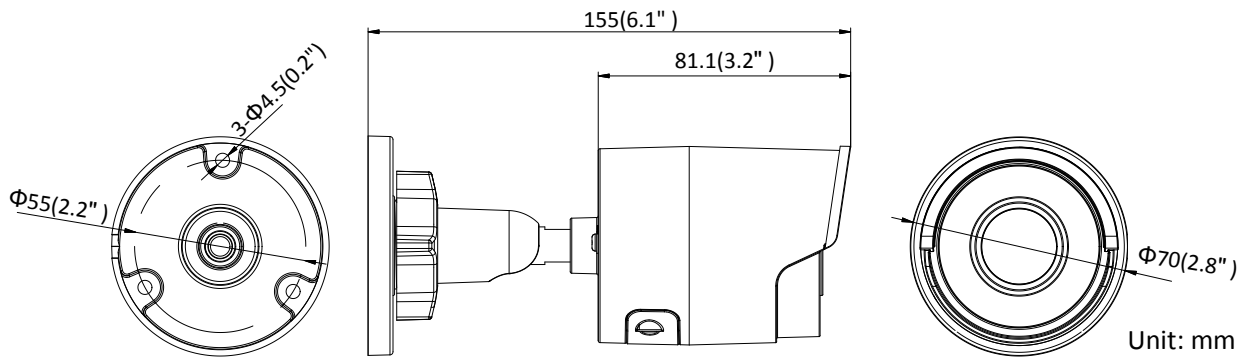

## Specifications

<b>Camera</b>	
Image Sensor	1/2.9" Progressive Scan CMOS
Min. Illumination	Color: 0.01 lux @(F1.2, AGC ON), 0.028 lux @(F2.0, AGC ON), 0 lux with IR
Shutter Speed	1/3 s to 1/100,000 s
Slow Shutter	Yes
Auto-Iris	No
Day & Night	IR Cut Filter
Digital Noise Reduction	3D DNR
WDR	130dB
3-Axis Adjustment	Pan: 0° to 360°, tilt: 0° to 90°, rotate: 0° to 360°
<b>Lens</b>	
Focal Length	2.8/4/6/8 mm
Aperture	F2.0
Focus	Fixed
FOV	2.8 mm, horizontal FOV: 97°, vertical FOV: 63°, diagonal FOV: 120° 4 mm, horizontal FOV: 78°, vertical FOV: 50°, diagonal FOV: 97° 6 mm, horizontal FOV: 60°, vertical FOV: 39°, diagonal FOV: 75° 8 mm, horizontal FOV: 39.5°, vertical FOV: 26°, diagonal FOV: 48°
Lens Mount	M12
<b>IR</b>	
IR Range	Up to 40 m
Wavelength	850nm
<b>Compression Standard</b>	
Video Compression	Main stream: H.265/H.264 Sub-stream: H.265/H.264/MJPEG Third stream: H.265/H.264
H.264 Type	Main Profile/High Profile
H.264+	Main stream supports
H.265 Type	Main Profile
H.265+	Main stream supports
Video Bit Rate	256 Kbps to 16 Mbps
<b>Smart Feature-set</b>	
Behavior Analysis	Line crossing detection, intrusion detection, unattended baggage detection, object removal detection
Exception Detection	Scene change detection
Face Detection	Yes
Region of Interest	Support 1 fixed region for main stream and sub-stream
<b>Image</b>	
Max. Resolution	3072 × 2048
Main Stream	50Hz: 20 fps (3072 × 2048, 3072 × 1728, 2944 × 1656), 25 fps (2560 × 1440, 1920 × 1080, 1280 × 720) 60Hz: 20 fps (3072 × 2048, 3072 × 1728, 2944 × 1656), 30fps (2560 × 1440, 1920 × 1080, 1280 × 720)
Sub-Stream	50Hz: 25fps (640 × 480, 640 × 360, 320 × 240) 60Hz: 30fps (640 × 480, 640 × 360, 320 × 240)

## Dimensions